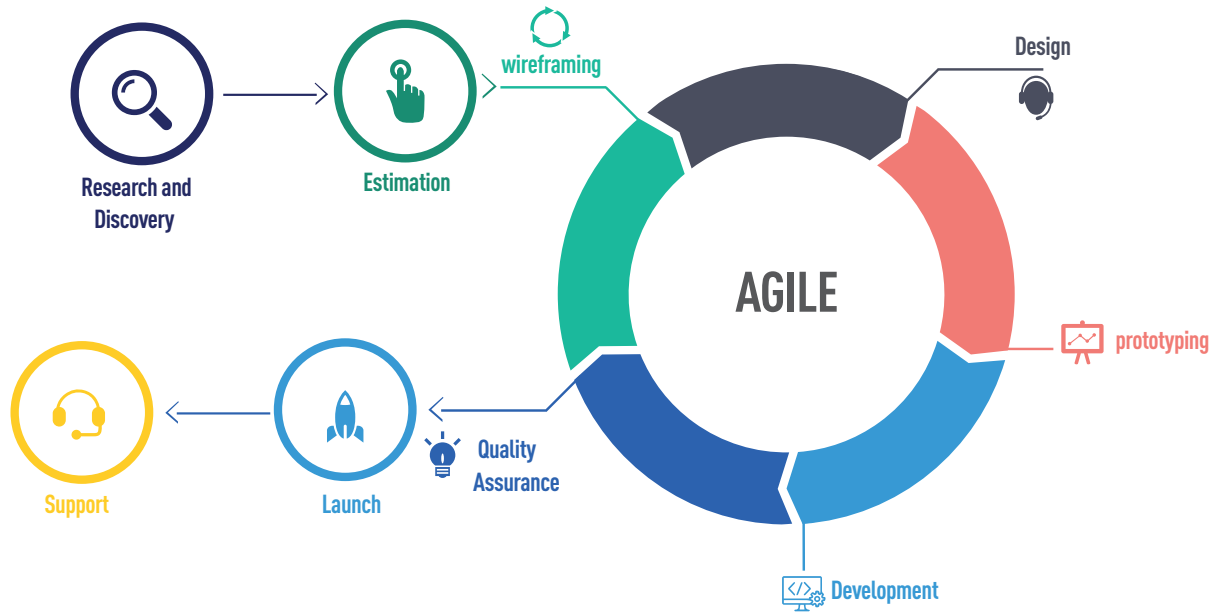

OUR PROCESS